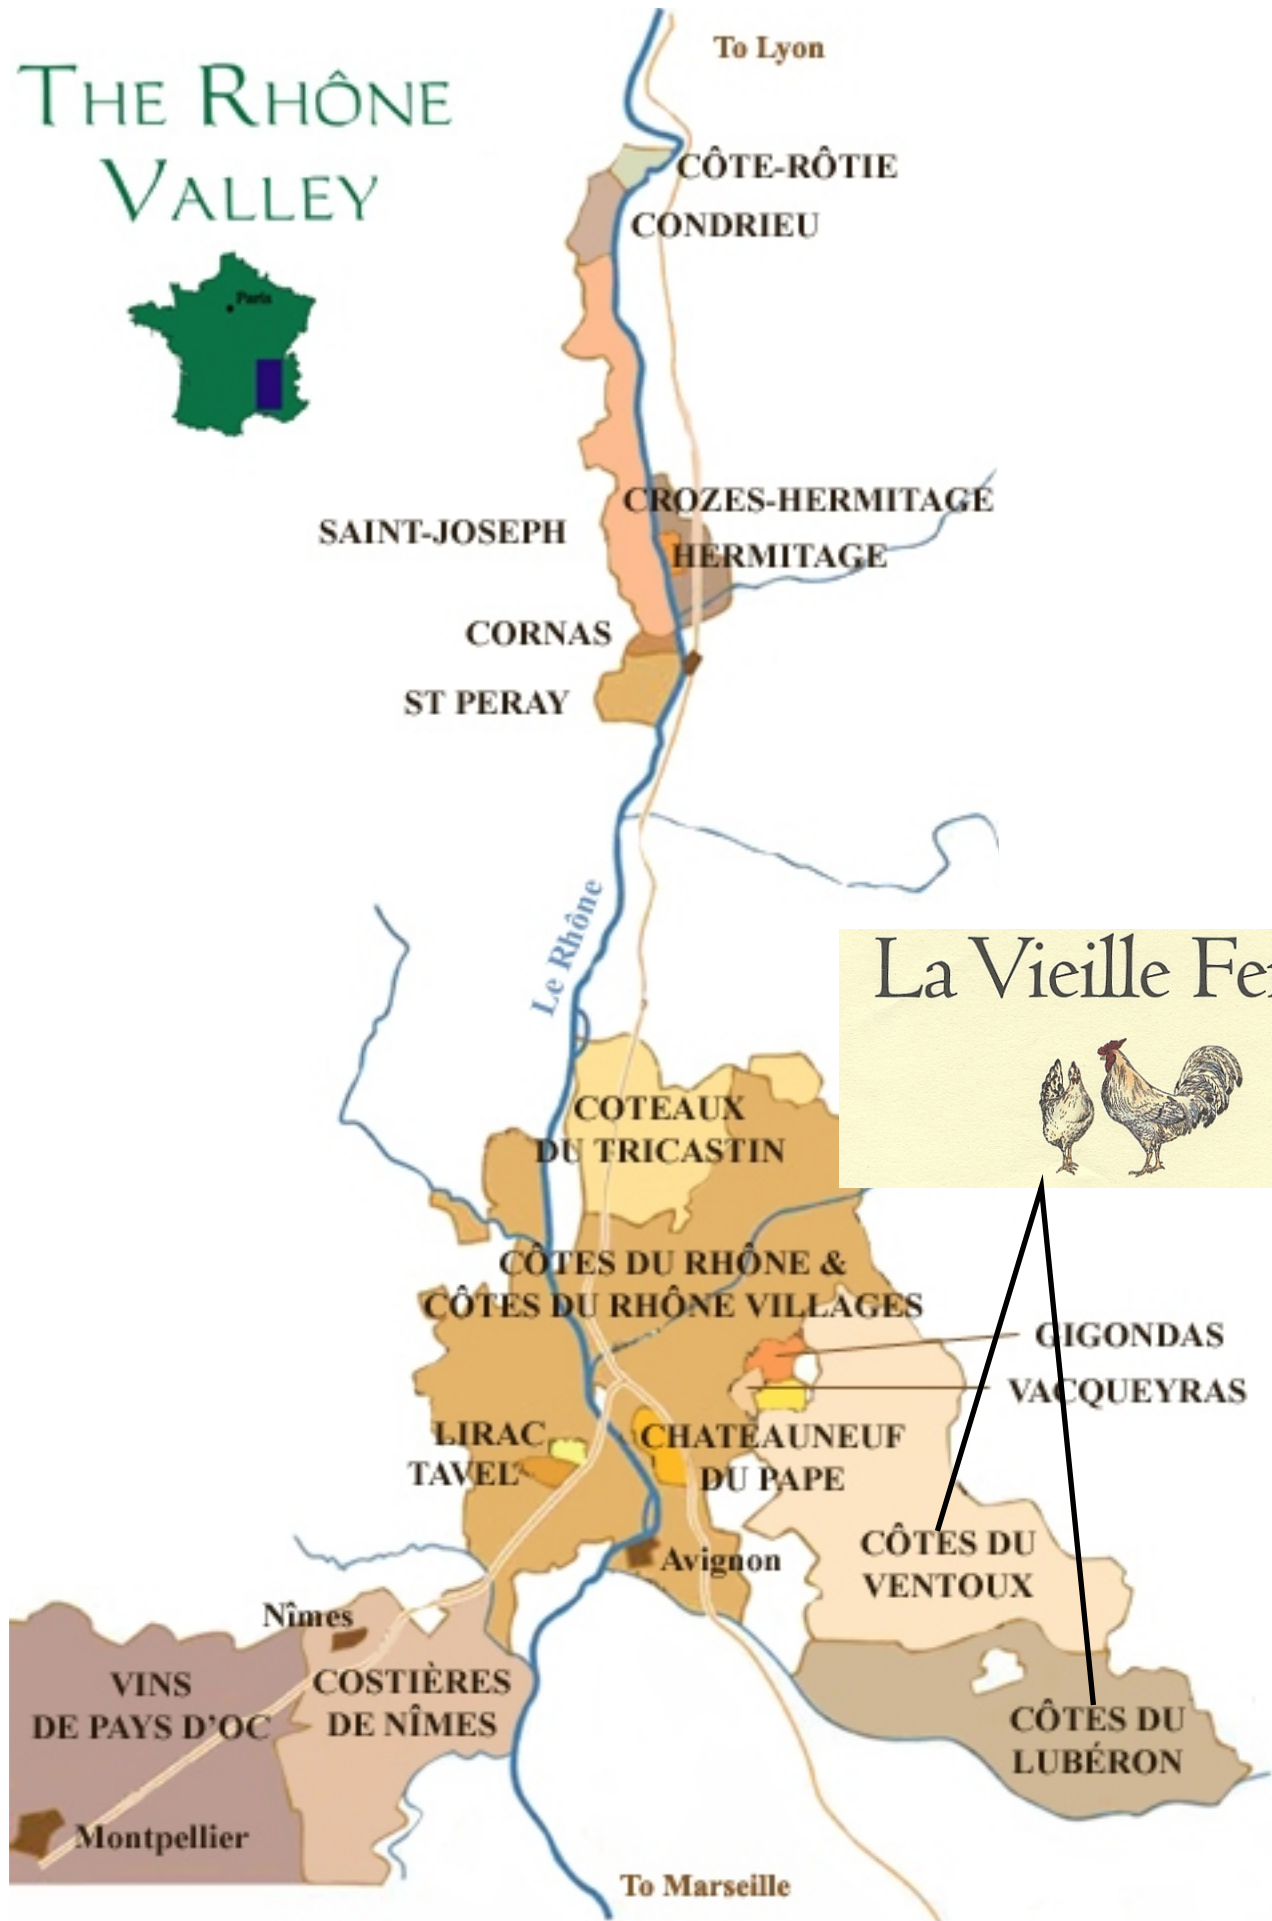

THE RHÔNE VALLEY

La Vieille Ferme

A yellow rectangular box containing the text "La Vieille Ferme" and a black and white illustration of a hen and a rooster. Two black lines originate from the bottom corners of the box and point towards the "CÔTES DU VENTOUX" region on the map.